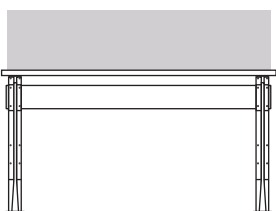

- 48", 60", or 72" widths accommodate multiple spaces and activities.
- 30" or 32" heights pair with our stools or your work chair.
- 24", 30", or 36" depths suit various applications.
- An optional return expands your workspace into a roomy L-shape.
- Add a modesty panel and/or tackable screen, and that's a wrap.

DIMENSIONS

30", 32"
Height

30", 32"
Height

24", 30", 36" Depth

48", 60", 72" Width

RETURN OPTIONS

Single Crosby

Crosby Return

POWER AND DATA

Above Surface

Below Surface

Wireless Power

ATTACHMENTS

Tackable Screen

22" Height

Modesty Panel
Solid

1 DIMENSIONS

Choose the width and depth of your desk and write them in the boxes at right. Then write the corresponding code and price for that size in Boxes A and I.

HEIGHT	WIDTH	DEPTH	CODE	LIST PRICE	MODESTY
30"	48"	24"	304824	\$855.00	\$175.00
30"	48"	30"	304830	\$900.00	\$175.00
30"	48"	36"	304836	\$970.00	\$175.00
30"	60"	24"	306024	\$865.00	\$185.00
30"	60"	30"	306030	\$930.00	\$185.00
30"	60"	36"	306036	\$975.00	\$185.00
30"	72"	24"	307224	\$995.00	\$230.00
30"	72"	30"	307230	\$1020.00	\$230.00
30"	72"	36"	307236	\$1040.00	\$230.00
32"	48"	24"	324824	\$860.00	\$175.00
32"	48"	30"	324830	\$910.00	\$175.00
32"	48"	36"	324836	\$975.00	\$175.00
32"	60"	24"	326024	\$930.00	\$185.00
32"	60"	30"	326030	\$940.00	\$185.00
32"	60"	36"	326036	\$1005.00	\$185.00
32"	72"	24"	327224	\$970.00	\$230.00
32"	72"	30"	327230	\$980.00	\$230.00
32"	72"	36"	327236	\$1050.00	\$230.00
If you want a modesty panel, circle Solid (S) or Perforated (P) in Box B and write the price in Box J.			WIDTH		DEPTH
			A		I
			CODE		\$
			B		J
			S/P		\$