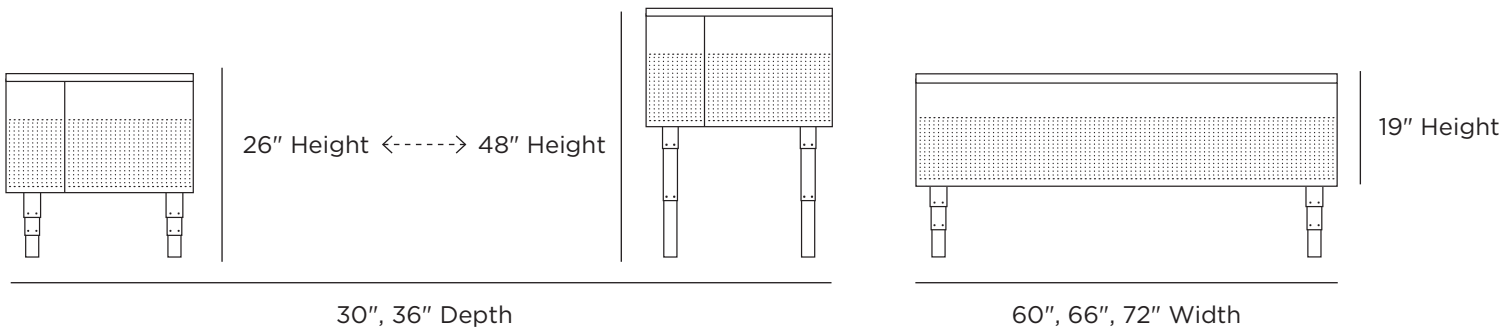

WORK | MERCURY

MERCURY

Start or end your work day on a high note with the adjustable-height Mercury. Its automated mechanism lets you move effortlessly between your chair and your feet.

MERCURY

Ready for liftoff? Mercury has an automated mechanism that lets you raise or lower the top with ease.

- A 26"-48" height range adapts for sitting or standing use.
- 60" 66" or 72" widths accommodate multiple spaces and activities.
- 30" or 36" depths suit various applications.
- A perforated steel modesty panel adds privacy with a touch of mid-century flair.

DIMENSIONS

POWER AND DATA

Above Surface

Below Surface

Wireless Power

LEG COLORS

RAL 7021

RAL 9016