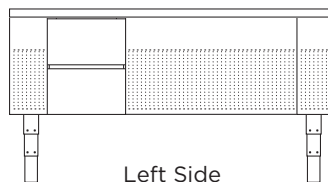

DIMENSIONS

POWER AND DATA

Above Surface

Below Surface

Wireless Power

LEG COLORS

RAL 7021

RAL 9016

RAL 9006

PEDESTAL DRAWERS

Both Sides
(only available for 72" width)

Left Side
(available with all widths)

Right Side
(available with all widths)

MERCURY WORKSHEET

For each step, choose your option and write the corresponding code in the grey box at the right. If you plan to choose custom colors or materials, please contact your rep instead of completing this sheet.