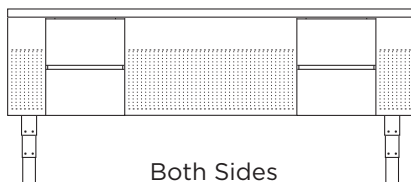

DIMENSIONS

POWER AND DATA

Above Surface

Below Surface

Wireless Power

LEG COLORS

RAL 7021

RAL 9016

RAL 9006

PEDESTAL DRAWERS

Both Sides
(only available for 72" width)

Left Side
(available with all widths)

Right Side
(available with all widths)

MERCURY WORKSHEET

For each step, choose your option and write the corresponding code in the grey box at the right. If you plan to choose custom colors or materials, please contact your rep instead of completing this sheet.