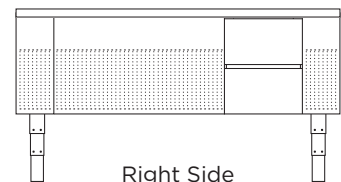

RAL 9006

PEDESTAL DRAWERS

Both Sides
(only available for 72" width)

Left Side
(available with all widths)

Right Side
(available with all widths)

MERCURY WORKSHEET

For each step, choose your option and write the corresponding code in the grey box at the right. If you plan to choose custom colors or materials, please contact your rep instead of completing this sheet.

<p>1 DIMENSIONS</p> <p>Choose the width and depth of your desk and write them in the boxes at right. Then write the corresponding code and price for that size in Boxes A and I.</p>	WIDTH	DEPTH	CODE	LIST PRICE
	60"	30"	6030	\$2995.00
	60"	36"	6036	\$3085.00
	66"	30"	6630	\$3010.00
	66"	36"	7230	\$3095.00
	72"	30"	7230	\$3035.00
	72"	36"	7236	\$3110.00
			WIDTH	DEPTH
			A	
			CODE	
			I	
			\$	
<p>2 TABLE TOP</p> <p>Our wide variety of wood and laminate surfaces let you get creative with the look of your desk. Choose your favorite material and write the code and list price x total sq. feet needed in the grey boxes.</p> <p>Have something else in mind? We also do custom surfaces. Just call your rep to discuss.</p>	WOOD	DEPTH	CODE	PRICE/SQ FT
	Cherry	1.25"	W1	\$215.00
	Multispecies	1.25"	W2	\$215.00
	Walnut	1.25"	W3	\$215.00
	Ash	1.25"	W4	\$215.00
	Butcher Block (Maple)	1.75"	WS2	\$120.00
	LAMINATE		CODE	PRICE/SQ FT
	Designer White		L1	\$75.00
	Vapor Strandz		L2	\$75.00
	Manitoba Maple		L3	\$75.00
	Fusion Maple		L4	\$75.00
	Fashion Grey		L5	\$75.00
	North Sea		L6	\$75.00
	Astro Strandz		L7	\$75.00
	Windsor Mahogany		L8	\$75.00
	Cement		L9	\$75.00
	Shadow		L10	\$75.00
	Forged Steel		L11	\$75.00
	Cocobala		L12	\$75.00
	Asian Night		L13	\$75.00
	Black		L14	\$75.00
	Slate Grey		L15	\$75.00
			B	
			CODE	
			J	
			\$	
<p>3 LEG COLOR</p> <p>Mercury's legs can be finished in 3 standard colors. Pick your favorite and write the code in the grey box.</p>	COLOR	CODE		
	RAL 7021	7021		
	RAL 9016	9016		
	RAL 9006	9006		
				C
			CODE	