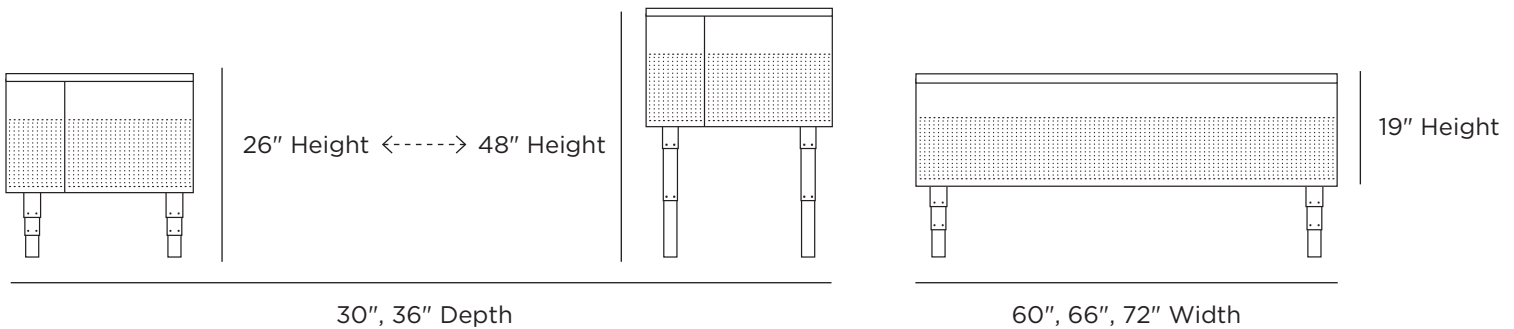

WORK | MERCURY

MERCURY

Start or end your work day on a high note with the adjustable-height Mercury. Its automated mechanism lets you move effortlessly between your chair and your feet.

MERCURY

Ready for liftoff? Mercury has an automated mechanism that lets you raise or lower the top with ease.

- A 26"-48" height range adapts for sitting or standing use.
- 60" 66" or 72" widths accommodate multiple spaces and activities.
- 30" or 36" depths suit various applications.
- A perforated steel modesty panel adds privacy with a touch of mid-century flair.

DIMENSIONS

POWER AND DATA

Above Surface

Below Surface

Wireless Power

LEG COLORS

RAL 7021

RAL 9016