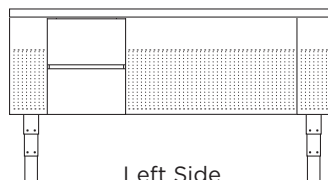

DIMENSIONS

POWER AND DATA

Above Surface

Below Surface

Wireless Power

LEG COLORS

RAL 7021

RAL 9016

RAL 9006

PEDESTAL DRAWERS

Both Sides
(only available for 72" width)

Left Side
(available with all widths)

Right Side
(available with all widths)

MERCURY WORKSHEET

For each step, choose your option and write the corresponding code in the grey box at the right. If you plan to choose custom colors or materials, please contact your rep instead of completing this sheet.