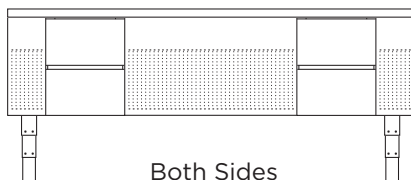

PEDESTAL DRAWERS

Both Sides
(only available for 72" width)