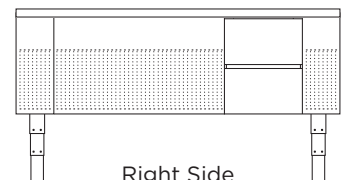

RAL 9006

PEDESTAL DRAWERS

Both Sides
(only available for 72" width)

Left Side
(available with all widths)

Right Side
(available with all widths)

MERCURY WORKSHEET

For each step, choose your option and write the corresponding code in the grey box at the right. If you plan to choose custom colors or materials, please contact your rep instead of completing this sheet.

<p>1 DIMENSIONS</p> <p>Choose the width and depth of your desk and write them in the boxes at right. Then write the corresponding code and price for that size in Boxes A and I.</p>	WIDTH	DEPTH	CODE	LIST PRICE
	60"	30"	6030	\$2995.00
	60"	36"	6036	\$3085.00
	66"	30"	6630	\$3010.00
	66"	36"	7230	\$3095.00
	72"	30"	7230	\$3035.00
	72"	36"	7236	\$3110.00
		WIDTH	DEPTH	
				A
		CODE		
				I
				\$
<p>2 TABLE TOP</p> <p>Our wide variety of wood and laminate surfaces let you get creative with the look of your desk. Choose your favorite material and write the code and list price x total sq. feet needed in the grey boxes.</p> <p>Have something else in mind? We also do custom surfaces. Just call your rep to discuss.</p>	WOOD	DEPTH	CODE	LIST PRICE
	Cherry	1.25"	W1	\$225.00
	Multispecies	1.25"	W2	\$225.00
	Walnut	1.25"	W3	\$225.00
	Ash	1.25"	W4	\$225.00
	Butcher Block (Maple)	1.75"	WS2	\$130.00
	LAMINATE		CODE	LIST PRICE
	Designer White		L1	\$85.00
	Vapor Strandz		L2	\$85.00
	Manitoba Maple		L3	\$85.00
	Fusion Maple		L4	\$85.00
	Fashion Grey		L5	\$85.00
	North Sea		L6	\$85.00
	Astro Strandz		L7	\$85.00
	Windsor Mahogany		L8	\$85.00
	Cement		L9	\$85.00
	Shadow		L10	\$85.00
	Forged Steel		L11	\$85.00
	Cocobala		L12	\$85.00
	Asian Night		L13	\$85.00
Black		L14	\$85.00	
Slate Grey		L15	\$85.00	
				B
		CODE		
				J
				\$
<p>3 LEG COLOR</p> <p>Mercury's legs can be finished in 3 standard colors. Pick your favorite and write the code in the grey box.</p>	COLOR		CODE	
	RAL 7021		7021	
	RAL 9016		9016	
	RAL 9006		9006	
		CODE		