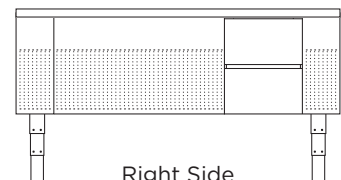

RAL 9006

PEDESTAL DRAWERS

Both Sides
(only available for 72" width)

Left Side
(available with all widths)

Right Side
(available with all widths)

MERCURY WORKSHEET

For each step, choose your option and write the corresponding code in the grey box at the right. If you plan to choose custom colors or materials, please contact your rep instead of completing this sheet.

<p>1 DIMENSIONS</p> <p>Choose the width and depth of your desk and write them in the boxes at right. Then write the corresponding code and price for that size in Boxes A and I.</p>	WIDTH	DEPTH	CODE	LIST PRICE	
	60"	30"	6030	\$2995.00	
	60"	36"	6036	\$3085.00	
	66"	30"	6630	\$3010.00	
	66"	36"	7230	\$3095.00	
	72"	30"	7230	\$3035.00	
	72"	36"	7236	\$3110.00	
		WIDTH	DEPTH		
		A			
		CODE			
		I			
		\$			
<p>2 TABLE TOP</p> <p>Our wide variety of wood and laminate surfaces let you get creative with the look of your desk. Choose your favorite material and write the code and list price x total sq. feet needed in the grey boxes.</p> <p>Have something else in mind? We also do custom surfaces. Just call your rep to discuss.</p>	WOOD	DEPTH	CODE	LIST PRICE	
	Cherry	1.25"	W1	\$225.00	
	Multispecies	1.25"	W2	\$225.00	
	Walnut	1.25"	W3	\$225.00	
	Ash	1.25"	W4	\$225.00	
	Butcher Block (Maple)	1.75"	WS2	\$130.00	
	LAMINATE		CODE	LIST PRICE	
	Designer White		L1	\$95.00	
	Vapor Strandz		L2	\$95.00	
	Manitoba Maple		L3	\$95.00	
	Fusion Maple		L4	\$95.00	
	Fashion Grey		L5	\$95.00	
	North Sea		L6	\$95.00	
	Astro Strandz		L7	\$95.00	
	Windsor Mahogany		L8	\$95.00	
	Cement		L9	\$95.00	
	Shadow		L10	\$95.00	
	Forged Steel		L11	\$95.00	
	Cocobala		L12	\$95.00	
	Asian Night		L13	\$95.00	
	Black		L14	\$95.00	
	Slate Grey		L15	\$95.00	
			B		
			CODE		
			J		
		\$			
<p>3 LEG COLOR</p> <p>Mercury's legs can be finished in 3 standard colors. Pick your favorite and write the code in the grey box.</p>	COLOR		CODE		
	RAL 7021		7021		
	RAL 9016		9016		
	RAL 9006		9006		
			C		
		CODE			