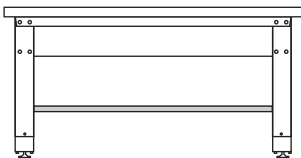

- 48" 60", 72" widths accommodate multiple spaces and activities.
- Customize your height with 1-inch increments ranging from 24" to 42" high.
- 24", 30" or 36" depths suit various applications.
- An optional return expands your workspace into a roomy L-shape.
- Add a shelf, a modesty panel, or both to enhance your experience.
- Tech options give you multiple ways to bring power to the people.

DIMENSIONS

24" - 42" Height
(1" increments)

24", 30", 36" Depth

48", 60", 72" Width

RETURN OPTIONS

Single Hendrix

Hendrix Return

POWER AND DATA

Above Surface

Below Surface

Wireless Power

ATTACHMENTS

Shelf

Modesty Panel
Solid

20" Height

HENDRIX WORKSHEET

<p>1 DIMENSIONS</p> <p>Choose the width and depth of your desk and write the numbers in the boxes at right.</p> <p>Adjustable Height: Hendrix has an adjustable height from 24"-42."</p>	WIDTH	DEPTH	CODE	LIST PRICE	MODESTY	SHELF	
	48"	24"	4824	\$1090.00	\$115.00	\$175.00	
	48"	30"	4830	\$1155.00	\$115.00	\$175.00	
	48"	36"	4836	\$1220.00	\$115.00	\$175.00	
	60"	24"	6024	\$1205.00	\$145.00	\$290.00	
	60"	30"	6030	\$1270.00	\$145.00	\$290.00	
	60"	36"	6036	\$1330.00	\$145.00	\$290.00	
	72"	24"	7224	\$1320.00	\$175.00	\$235.00	
	72"	30"	7230	\$1385.00	\$175.00	\$235.00	
	72"	36"	7236	\$1450.00	\$175.00	\$235.00	
	<p><i>Box B indicates the modesty panel (only available in solid (S). If you want a modesty panel add price into Box I, otherwise leave blank.</i></p> <p><i>Use Box C to indicate if you want a shelf. Place shelf price into Box J, otherwise leave blank.</i></p>			WIDTH		DEPTH	
				A		H	
				CODE		\$	
			B		I		
			S		\$		
			C		J		
			Y/N		\$		