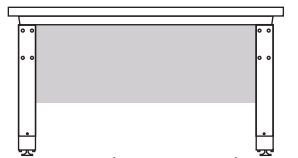

- 48" 60", 72" widths accommodate multiple spaces and activities.
- Customize your height with 1-inch increments ranging from 24" to 42" high.
- 24", 30" or 36" depths suit various applications.
- An optional return expands your workspace into a roomy L-shape.
- Add a shelf, a modesty panel, or both to enhance your experience.
- Tech options give you multiple ways to bring power to the people.

DIMENSIONS

24" - 42" Height
(1" increments)

24", 30", 36" Depth

48", 60", 72" Width

RETURN OPTIONS

Single Hendrix

Hendrix Return

POWER AND DATA

Above Surface

Below Surface

Wireless Power

ATTACHMENTS

Shelf

Modesty Panel
Solid

20" Height

HENDRIX WORKSHEET

<p>1 DIMENSIONS</p> <p>Choose the width and depth of your desk and write the numbers in the boxes at right.</p> <p>Adjustable Height: Hendrix has an adjustable height from 24"-42."</p>	WIDTH	DEPTH	CODE	LIST PRICE	MODESTY	SHELF	
	48"	24"	4824	\$1090.00	\$115.00	\$175.00	
	48"	30"	4830	\$1155.00	\$115.00	\$175.00	
	48"	36"	4836	\$1220.00	\$115.00	\$175.00	
	60"	24"	6024	\$1205.00	\$145.00	\$290.00	
	60"	30"	6030	\$1270.00	\$145.00	\$290.00	
	60"	36"	6036	\$1330.00	\$145.00	\$290.00	
	72"	24"	7224	\$1320.00	\$175.00	\$235.00	
	72"	30"	7230	\$1385.00	\$175.00	\$235.00	
	72"	36"	7236	\$1450.00	\$175.00	\$235.00	
	<p><i>Box B indicates the modesty panel (only available in solid (S). If you want a modesty panel add price into Box I, otherwise leave blank.</i></p> <p><i>Use Box C to indicate if you want a shelf. Place shelf price into Box J, otherwise leave blank.</i></p>			WIDTH		DEPTH	
				A		H	
				CODE		\$	
			B		I		
			S		\$		
			C		J		
			Y/N		\$		