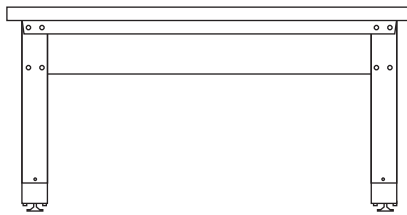

- 48" 60", 72" widths accommodate multiple spaces and activities.
- Customize your height with 1-inch increments ranging from 24" to 42" high.
- 24", 30" or 36" depths suit various applications.
- An optional return expands your workspace into a roomy L-shape.
- Add a shelf, a modesty panel, or both to enhance your experience.
- Tech options give you multiple ways to bring power to the people.

DIMENSIONS

24" - 42" Height
(1" increments)

24", 30", 36" Depth

48", 60", 72" Width

RETURN OPTIONS

Single Hendrix

Hendrix Return

POWER AND DATA

Above Surface

Below Surface

Wireless Power

ATTACHMENTS

Shelf

Modesty Panel
Solid

20" Height

HENDRIX WORKSHEET

<p>1 DIMENSIONS</p> <p>Choose the width and depth of your desk and write the numbers in the boxes at right.</p> <p>Adjustable Height: Hendrix has an adjustable height from 24"-42."</p>	WIDTH	DEPTH	CODE	LIST PRICE	MODESTY	SHELF	
	48"	24"	4824	\$1090.00	\$115.00	\$175.00	
	48"	30"	4830	\$1155.00	\$115.00	\$175.00	
	48"	36"	4836	\$1220.00	\$115.00	\$175.00	
	60"	24"	6024	\$1205.00	\$145.00	\$290.00	
	60"	30"	6030	\$1270.00	\$145.00	\$290.00	
	60"	36"	6036	\$1330.00	\$145.00	\$290.00	
	72"	24"	7224	\$1320.00	\$175.00	\$235.00	
	72"	30"	7230	\$1385.00	\$175.00	\$235.00	
	72"	36"	7236	\$1450.00	\$175.00	\$235.00	
	<p><i>Box B indicates the modesty panel (only available in solid (S). If you want a modesty panel add price into Box I, otherwise leave blank.</i></p> <p><i>Use Box C to indicate if you want a shelf. Place shelf price into Box J, otherwise leave blank.</i></p>			WIDTH		DEPTH	
				A		H	
				CODE		\$	
			B		I		
			S		\$		
			C		J		
			Y/N		\$		