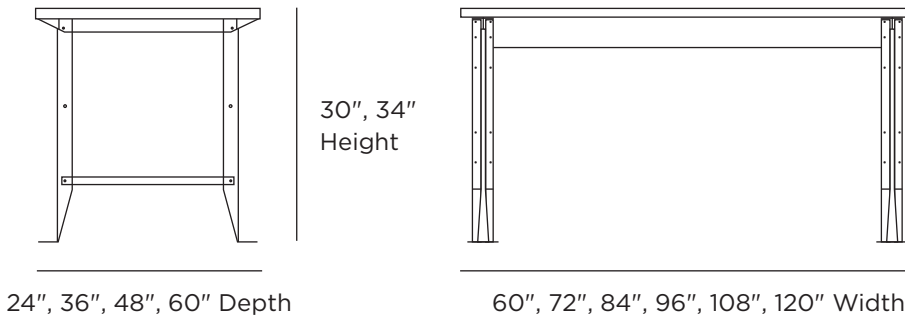

# HARRISON

Four stamped steel legs are bolted to a steel frame beneath the worksurface, delivering industrial-level durability and timeless style.

- 30" or 34" heights provide a comfortable working height.
- 60" to 120" widths accommodate multiple spaces and activities.
- 24", 30", 36", 48" or 60" depths suit various applications.
- Tech options give you multiple ways to bring power to the people.

## DIMENSIONS

## SIZE SAMPLING

## 1 DIMENSIONS

Choose the width and depth of your desk and write them in the boxes at right. Then write the corresponding code and price for that size in Boxes A and E on the next page.

HEIGHT	WIDTH	DEPTH	CODE	LIST PRICE
30"	60"	24"	306024	\$865.00
30"	60"	36"	306036	\$975.00
30"	60"	48"	306048	\$995.00
30"	60"	60"	306060	\$1080.00
30"	72"	24"	307224	\$995.00
30"	72"	36"	307236	\$1040.00
30"	72"	48"	307248	\$1060.00
30"	72"	60"	307260	\$1090.00
30"	84"	24"	308424	\$1020.00
30"	84"	36"	308436	\$1060.00
30"	84"	48"	308448	\$1080.00
30"	84"	60"	308460	\$1105.00
30"	96"	24"	309624	\$1050.00
30"	96"	36"	309636	\$1080.00
30"	96"	48"	309648	\$1105.00
30"	96"	60"	309660	\$1125.00
30"	108"	24"	3010824	\$1065.00
30"	108"	36"	3010836	\$1100.00
30"	108"	48"	3010848	\$1125.00
30"	108"	60"	3010860	\$1140.00
30"	120"	24"	3012024	\$1125.00
30"	120"	36"	3012036	\$1140.00
30"	120"	48"	3012048	\$1155.00
30"	120"	60"	3012060	\$1170.00
34"	60"	24"	346024	\$980.00
34"	60"	36"	346036	\$1000.00
34"	60"	48"	346048	\$1010.00
34"	60"	60"	346060	\$1035.00
34"	72"	24"	347224	\$1035.00
34"	72"	36"	347236	\$1050.00
34"	72"	48"	347248	\$1065.00
34"	72"	60"	347260	\$1080.00
34"	84"	24"	348424	\$1080.00
34"	84"	36"	348436	\$1110.00
34"	84"	48"	348448	\$1115.00
34"	84"	60"	348460	\$1135.00
34"	96"	24"	349624	\$1095.00
34"	96"	36"	349636	\$1125.00
34"	96"	48"	349648	\$1145.00
34"	96"	60"	349660	\$1165.00
34"	108"	24"	3410824	\$1105.00
34"	108"	36"	3410836	\$1140.00
34"	108"	48"	3410848	\$1165.00
34"	108"	60"	3410860	\$1185.00
34"	120"	24"	3412024	\$1130.00