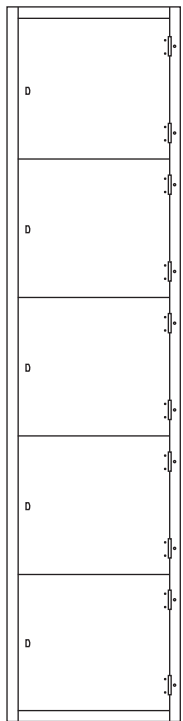

- At 75" high and 21" deep, this design provides generous storage space.
- Available with five to two doors, or 1 door with a shelf on top. Standard door configurations are with the hinge on the right side of the unit.
- Finish options let you add a pop of color to your office or create a calm, subdued look.

DIMENSIONS

15", 18" Width

75" Height

21" Depth

DOOR CONFIGURATIONS

5 Doors
(Each 15"H X 15"
or 18"W)

4 Doors
(Each 18^{3/4}"H X 15"
or 18"W)

2 Doors
(Top 15" X 18",
Bottom 60" X 15"
or 18"W)

2 Doors
(Each 37^{1/2}"H X 15"
or 18"W)

1 Door, 1 Shelf
(Top 15" X 15" or 18", Bottom 60" X 15" or 18"W)

DIZZY WORKSHEET

For each step, choose your option and write the corresponding code in the grey box at the right. If you plan to choose custom colors or materials, please contact your rep instead of completing this sheet.