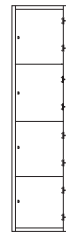

- At 75" high and 21" deep, this design provides generous storage space.
- Available with five to two doors, or 1 door with a shelf on top. Standard door configurations are with the hinge on the right side of the unit.
- Finish options let you add a pop of color to your office or create a calm, subdued look.

DIMENSIONS

15", 18" Width

75" Height

21" Depth

DOOR CONFIGURATIONS

5 Doors
(Each 15"H X 15"
or 18"W)

4 Doors
(Each 18^{3/4}"H X 15"
or 18"W)

2 Doors
(Top 15" X 18",
Bottom 60" X 15"
or 18"W)

2 Doors
(Each 37^{1/2}"H X 15"
or 18"W)

1 Door, 1 Shelf
(Top 15" X 15" or 18", Bottom 60" X 15" or 18"W)

DIZZY WORKSHEET

For each step, choose your option and write the corresponding code in the grey box at the right. If you plan to choose custom colors or materials, please contact your rep instead of completing this sheet.