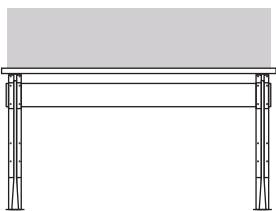

- 48", 60", or 72" widths accommodate multiple spaces and activities.
- 30" or 32" heights pair with our stools or your work chair.
- 24", 30", or 36" depths suit various applications.
- An optional return expands your workspace into a roomy L-shape.
- Add a modesty panel and/or tackable screen, and that's a wrap.

DIMENSIONS

30", 32"
Height

30", 32"
Height

24", 30", 36" Depth

48", 60", 72" Width

RETURN OPTIONS

Single Crosby

Crosby Return

POWER AND DATA

Above Surface

Below Surface

Wireless Power

ATTACHMENTS

Tackable Screen

22" Height

Modesty Panel
Solid

1 DIMENSIONS

Choose the width and depth of your desk and write them in the boxes at right. Then write the corresponding code and price for that size in Boxes A and I.

HEIGHT	WIDTH	DEPTH	CODE	LIST PRICE	MODESTY
30"	48"	24"	304824	\$855.00	\$175.00
30"	48"	30"	304830	\$900.00	\$175.00
30"	48"	36"	304836	\$970.00	\$175.00
30"	60"	24"	306024	\$865.00	\$185.00
30"	60"	30"	306030	\$930.00	\$185.00
30"	60"	36"	306036	\$975.00	\$185.00
30"	72"	24"	307224	\$995.00	\$230.00
30"	72"	30"	307230	\$1020.00	\$230.00
30"	72"	36"	307236	\$1040.00	\$230.00
32"	48"	24"	324824	\$860.00	\$175.00
32"	48"	30"	324830	\$910.00	\$175.00
32"	48"	36"	324836	\$975.00	\$175.00
32"	60"	24"	326024	\$930.00	\$185.00
32"	60"	30"	326030	\$940.00	\$185.00
32"	60"	36"	326036	\$1005.00	\$185.00
32"	72"	24"	327224	\$970.00	\$230.00
32"	72"	30"	327230	\$980.00	\$230.00
32"	72"	36"	327236	\$1050.00	\$230.00
If you want a modesty panel, circle Solid (S) or Perforated (P) in Box B and write the price in Box J.			WIDTH		DEPTH
			A		I
			CODE		\$
			B		J
			S/P		\$