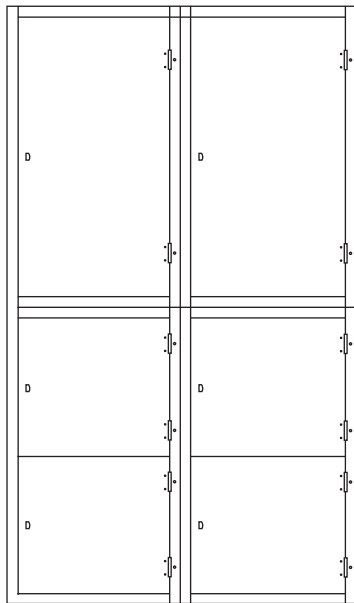

# ARMSTRONG

Standing five feet tall and three feet wide, this heavy-duty cabinet can handle anything and everything you put in it.

- A 62" high, 36" wide, and 21" deep design provides generous storage space.
- Available with four, six, or eight doors to create cubbies of different sizes and shapes.
- Finish options let you add a pop of color to your office or create a calm, subdued look.

## DIMENSIONS

36" Width

62" Height

21" Depth

## DOOR CONFIGURATIONS

4 Doors  
(Each 30" X 18")

6 Doors  
(Top 30" X 18", Bottom 15" X 18")

8 Doors  
(Each 15" X 18")