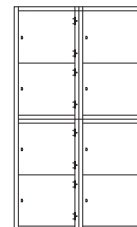

# ARMSTRONG

Standing five feet tall and three feet wide, this heavy-duty cabinet can handle anything and everything you put in it.

- A 62" high, 36" wide, and 21" deep design provides generous storage space.
- Available with four, six, or eight doors to create cubbies of different sizes and shapes.
- Finish options let you add a pop of color to your office or create a calm, subdued look.

## DIMENSIONS

36" Width

62" Height

21" Depth

## DOOR CONFIGURATIONS

4 Doors  
(Each 30" X 18")

6 Doors  
(Top 30" X 18", Bottom 15" X 18")

8 Doors  
(Each 15" X 18")