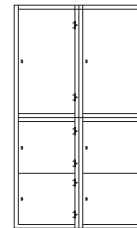

# ARMSTRONG

Standing five feet tall and three feet wide, this heavy-duty cabinet can handle anything and everything you put in it.

- A 62" high, 36" wide, and 21" deep design provides generous storage space.
- Available with four, six, or eight doors to create cubbies of different sizes and shapes.
- Finish options let you add a pop of color to your office or create a calm, subdued look.

## DIMENSIONS

36" Width

62" Height

21" Depth

## DOOR CONFIGURATIONS

4 Doors  
(Each 30" X 18")

6 Doors  
(Top 30" X 18", Bottom 15" X 18")

8 Doors  
(Each 15" X 18")