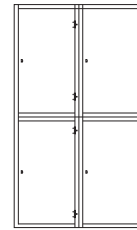

# ARMSTRONG

Standing five feet tall and three feet wide, this heavy-duty cabinet can handle anything and everything you put in it.

- A 62" high, 36" wide, and 21" deep design provides generous storage space.
- Available with four, six, or eight doors to create cubbies of different sizes and shapes.
- Finish options let you add a pop of color to your office or create a calm, subdued look.

## DIMENSIONS

36" Width

62" Height

21" Depth

## DOOR CONFIGURATIONS

4 Doors  
(Each 30" X 18")

6 Doors  
(Top 30" X 18", Bottom 15" X 18")

8 Doors  
(Each 15" X 18")